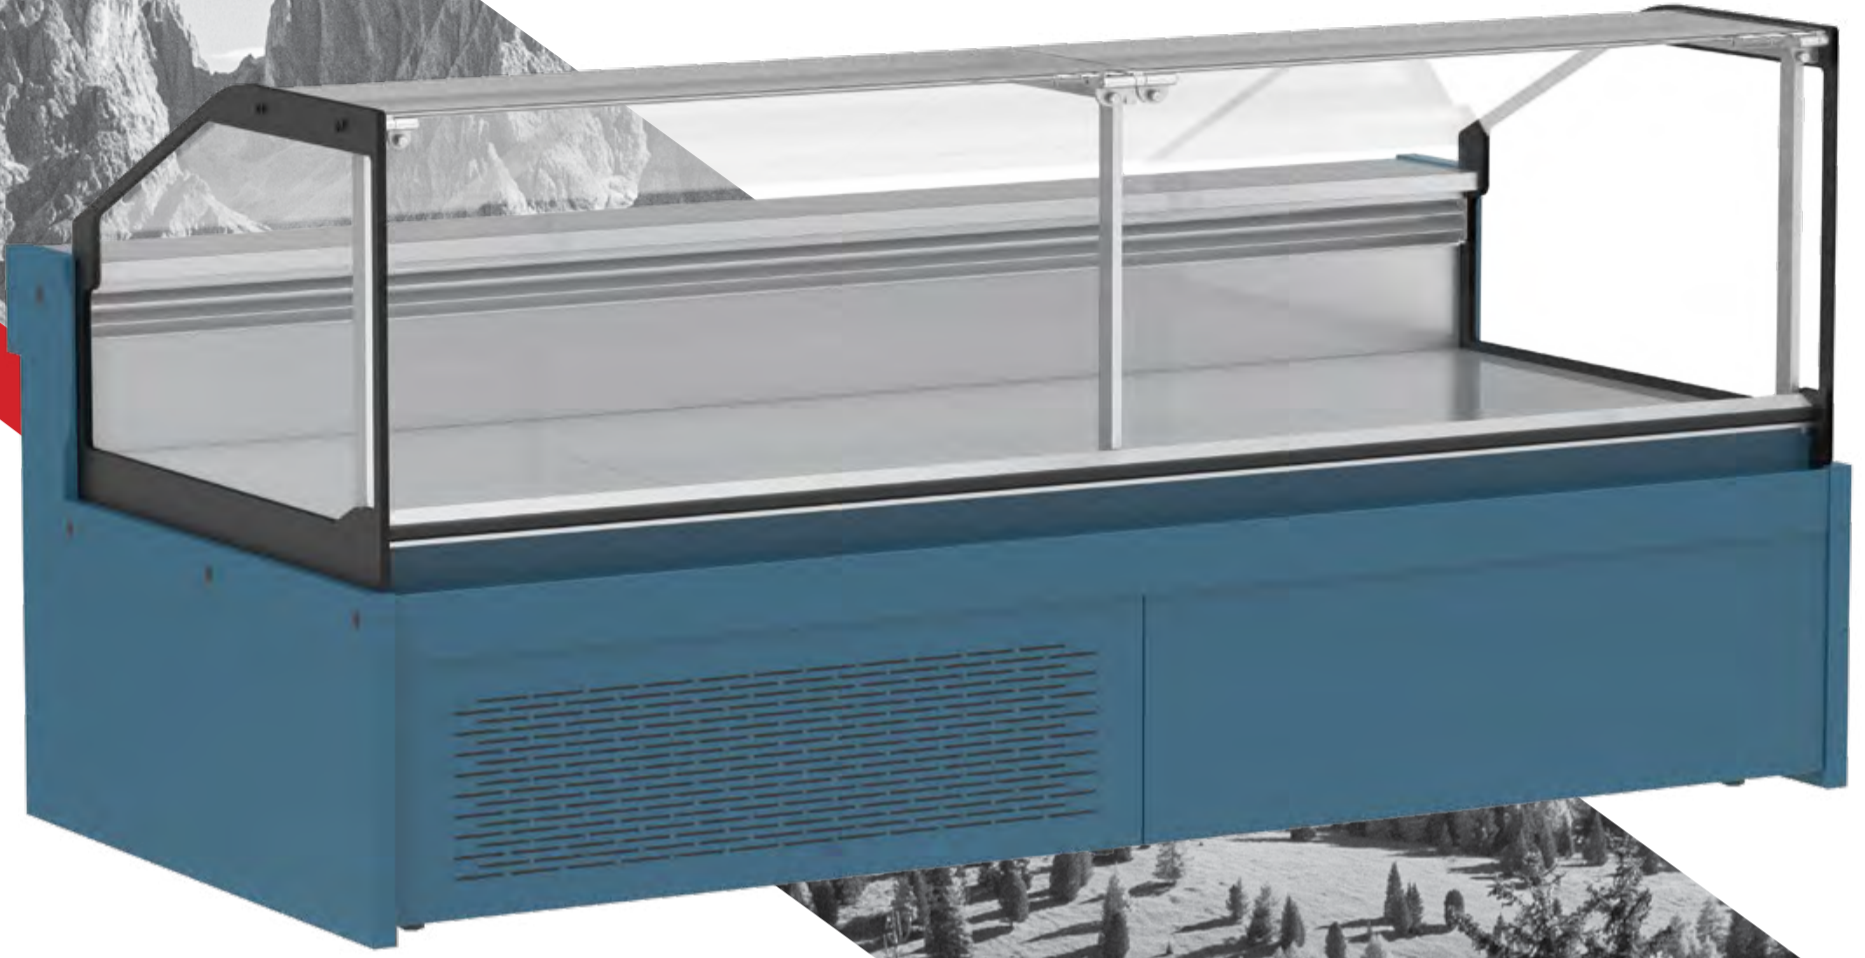

# PARRY

İçten Motorlu Düz Camlı Soğutmalı Servis Reyonu  
Plug-in Refrigerated Serve Over Counter With Flat Glass

www.frigoso.com

## TEKNİK DETAYLAR Technical Details

İçten Motorlu Soğutmalı Servis Reyonu  
Plug-in Refrigerated Serve Over Counter

# FRIGOSO